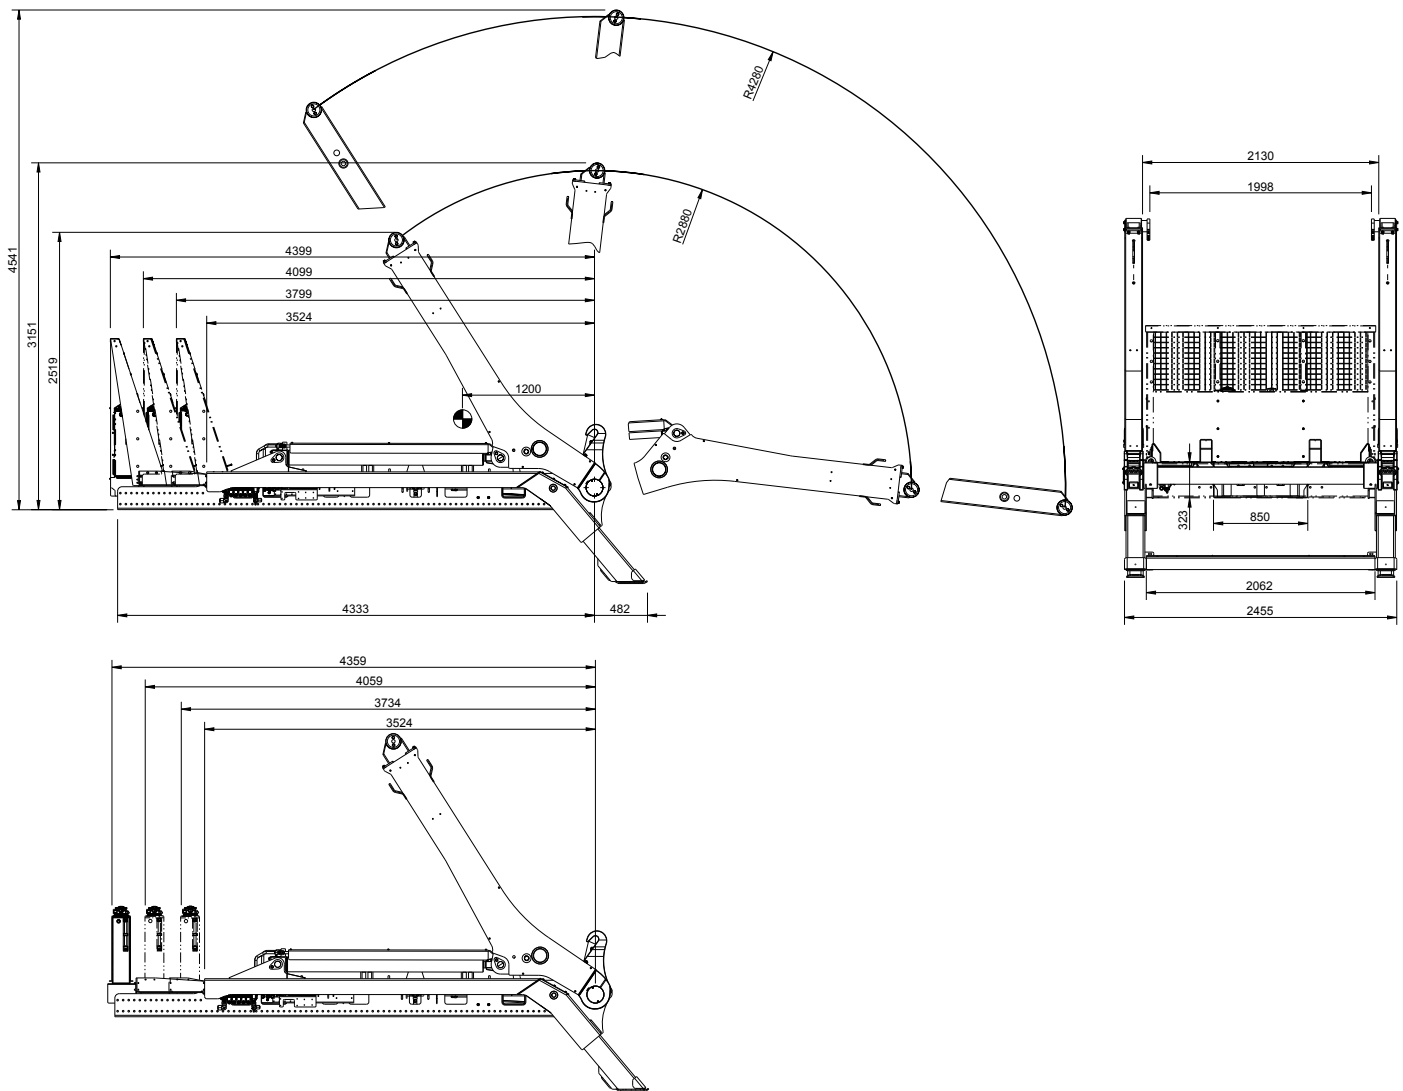

# MULTILIFT FUTURA 12

**A NEW-GENERATION SKIPLOADER**

## Technical data

Type	FUTURA12		
Vehicle type	2 axle		
GVW of the vehicle (t)	18		
Capacity (t)	12		
Equipment length *	38	41	44
System weight (kg) **	2600		
Max. operating pressure (MPa)	30		
Recommended oil flow (l/min)	80		